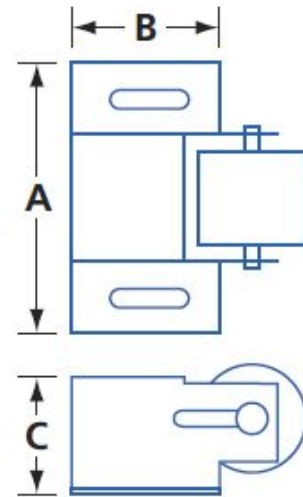

2804 Jumbo Roller Catch

Features:

- Spring loaded plastic roller
- Mounting hardware included: wood screws

Model #	Material	finish	A	B	C
2804	Steel	C2G	1 15/16 (49.4)	1 (25.4)	15/16 (23.8)