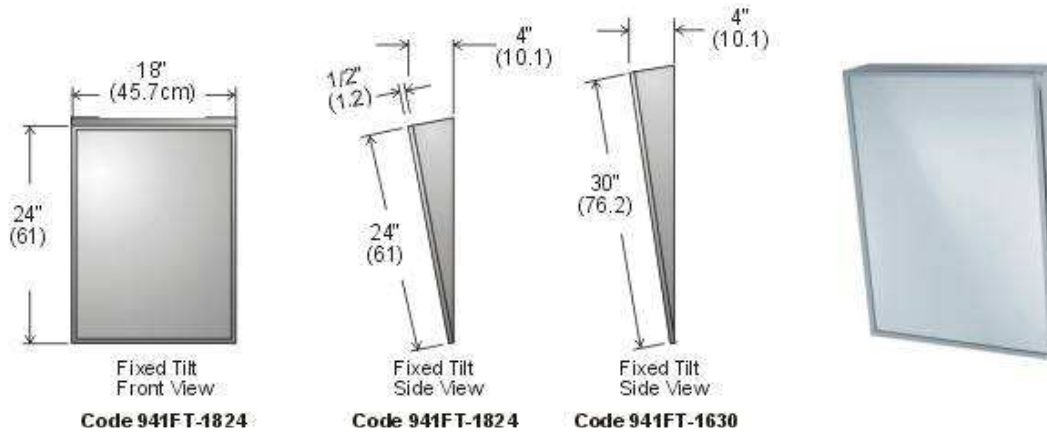

## Stock Series Mirrors, Fixed Tilt

<b>Code 941-1624FT:</b>	16"w x 24"h, fixed tilt
<b>Code 941-1630FT:</b>	16"w x 30"h, fixed tilt
<b><u>Code 941-1824FT:</u></b>	18"w x 24"h, fixed tilt
<b>Code 941-1830FT:</b>	18"w x 30"h, fixed tilt
<b>Code 941-1836FT:</b>	18"w x 36"h, fixed tilt
<b>Code 941-2424FT:</b>	24"w x 24"h, fixed tilt
<b>Code 941-2430FT:</b>	24"w x 30"h, fixed tilt
<b>Code 941-2436FT:</b>	24"w x 36"h, fixed tilt

## Specifications:

**Site Location:** The 941 fixed tilt mirror is ideal for any barrier free location.

**Features:** One piece 24 ga. stainless steel channel frame provides rigid assembly. Comes in bright annealed finish. Fixed tilt frame is one piece 20 ga. stainless steel. Vandal resistant concealed mounting. 4mm glass with shock resistant primary back. Full galvanized back panel.

**Shipping Weight:** Code 941-1824, 10 kg. (23 lbs.), shipped two per carton.

**Installation:** Position bottom of mirror 48" (121) from floor. Positions may vary depending on size and the type of installation.